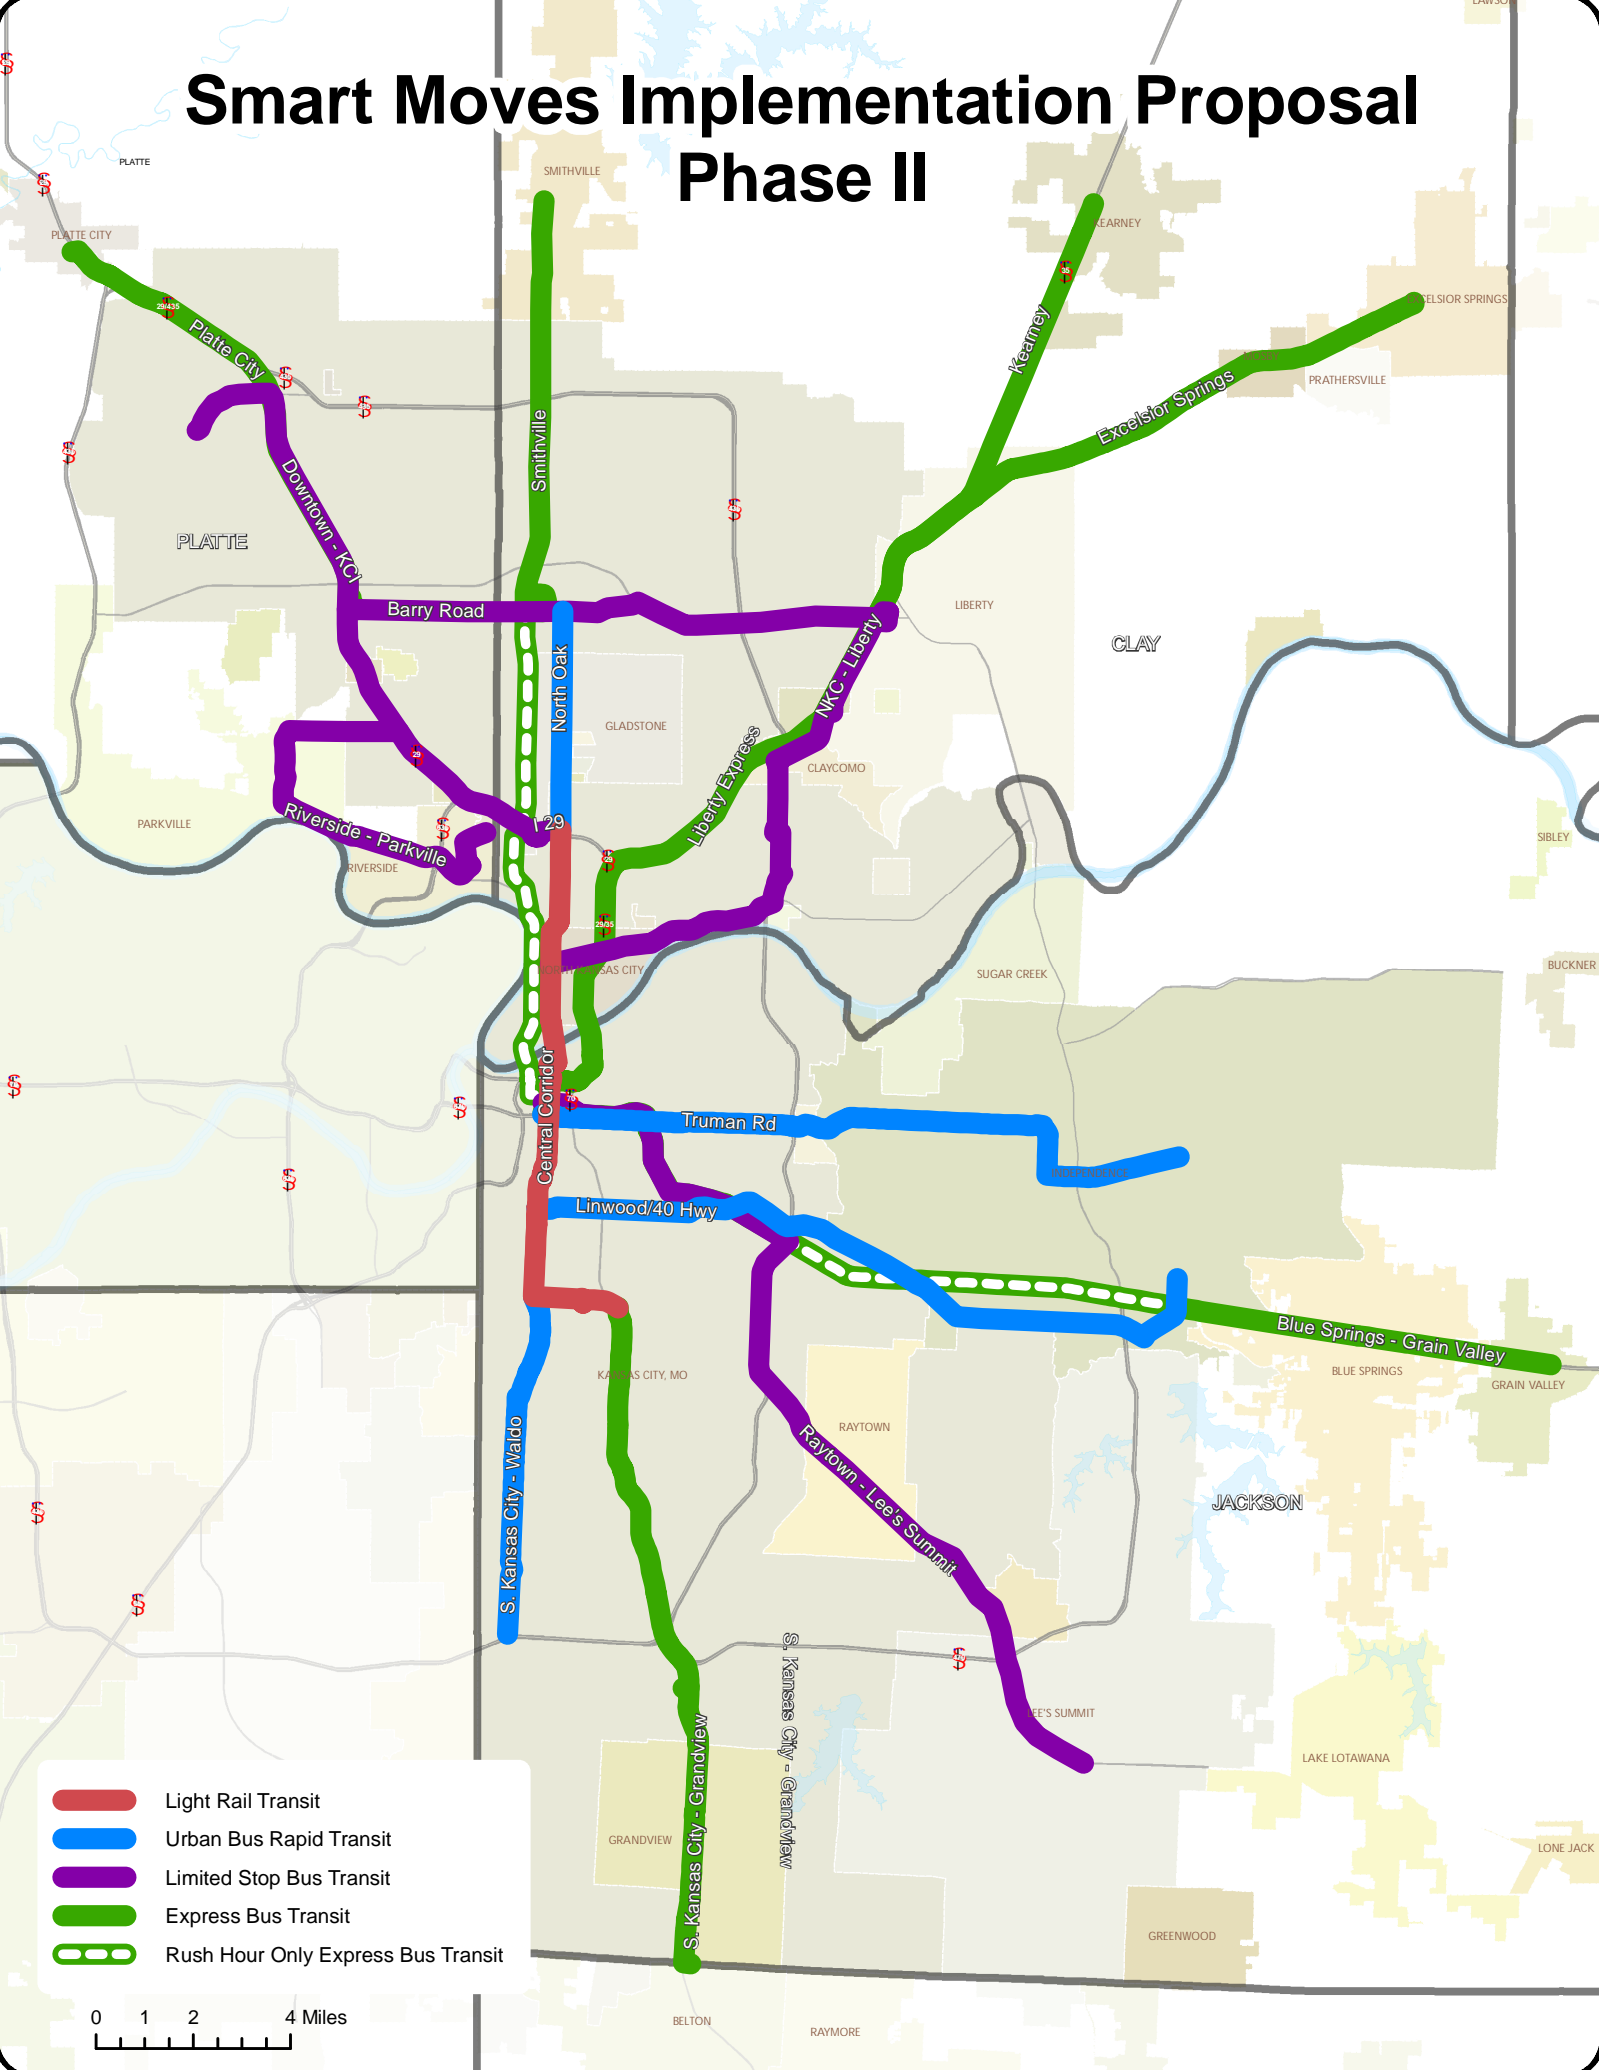

# Smart Moves Implementation Proposal Phase II

- █ Light Rail Transit
- █ Urban Bus Rapid Transit
- █ Limited Stop Bus Transit
- █ Express Bus Transit
- █ Rush Hour Only Express Bus Transit