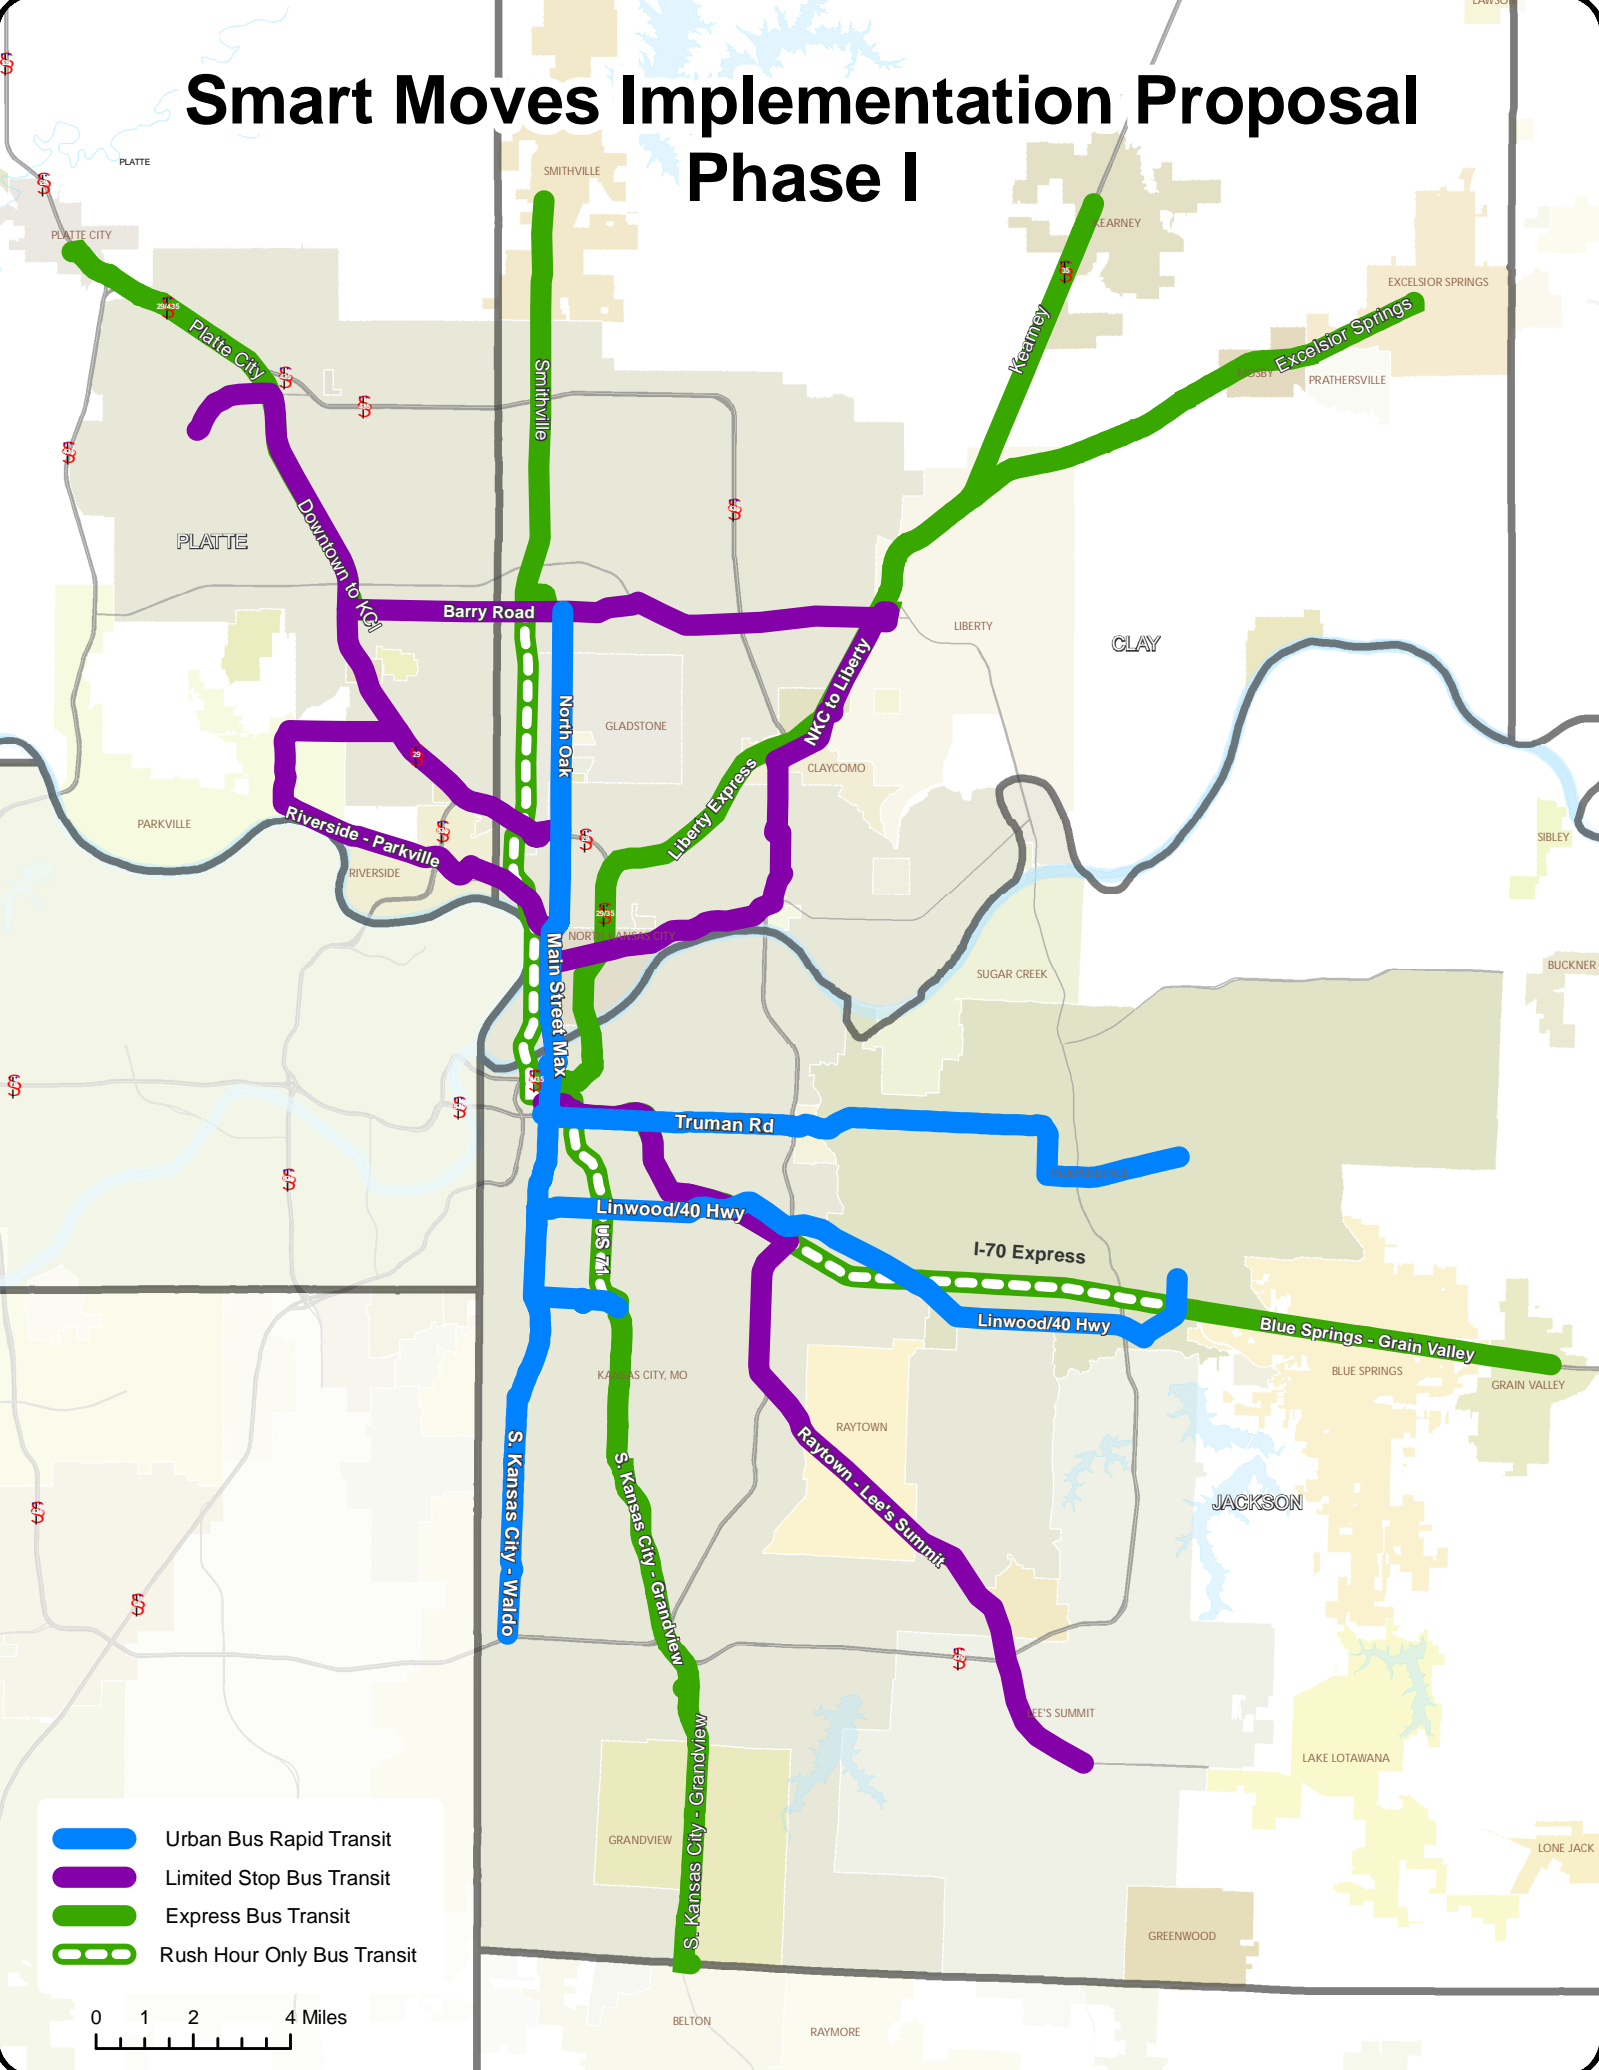

Smart Moves Implementation Proposal Phase I

- █ Urban Bus Rapid Transit
- █ Limited Stop Bus Transit
- █ Express Bus Transit
- █ Rush Hour Only Bus Transit