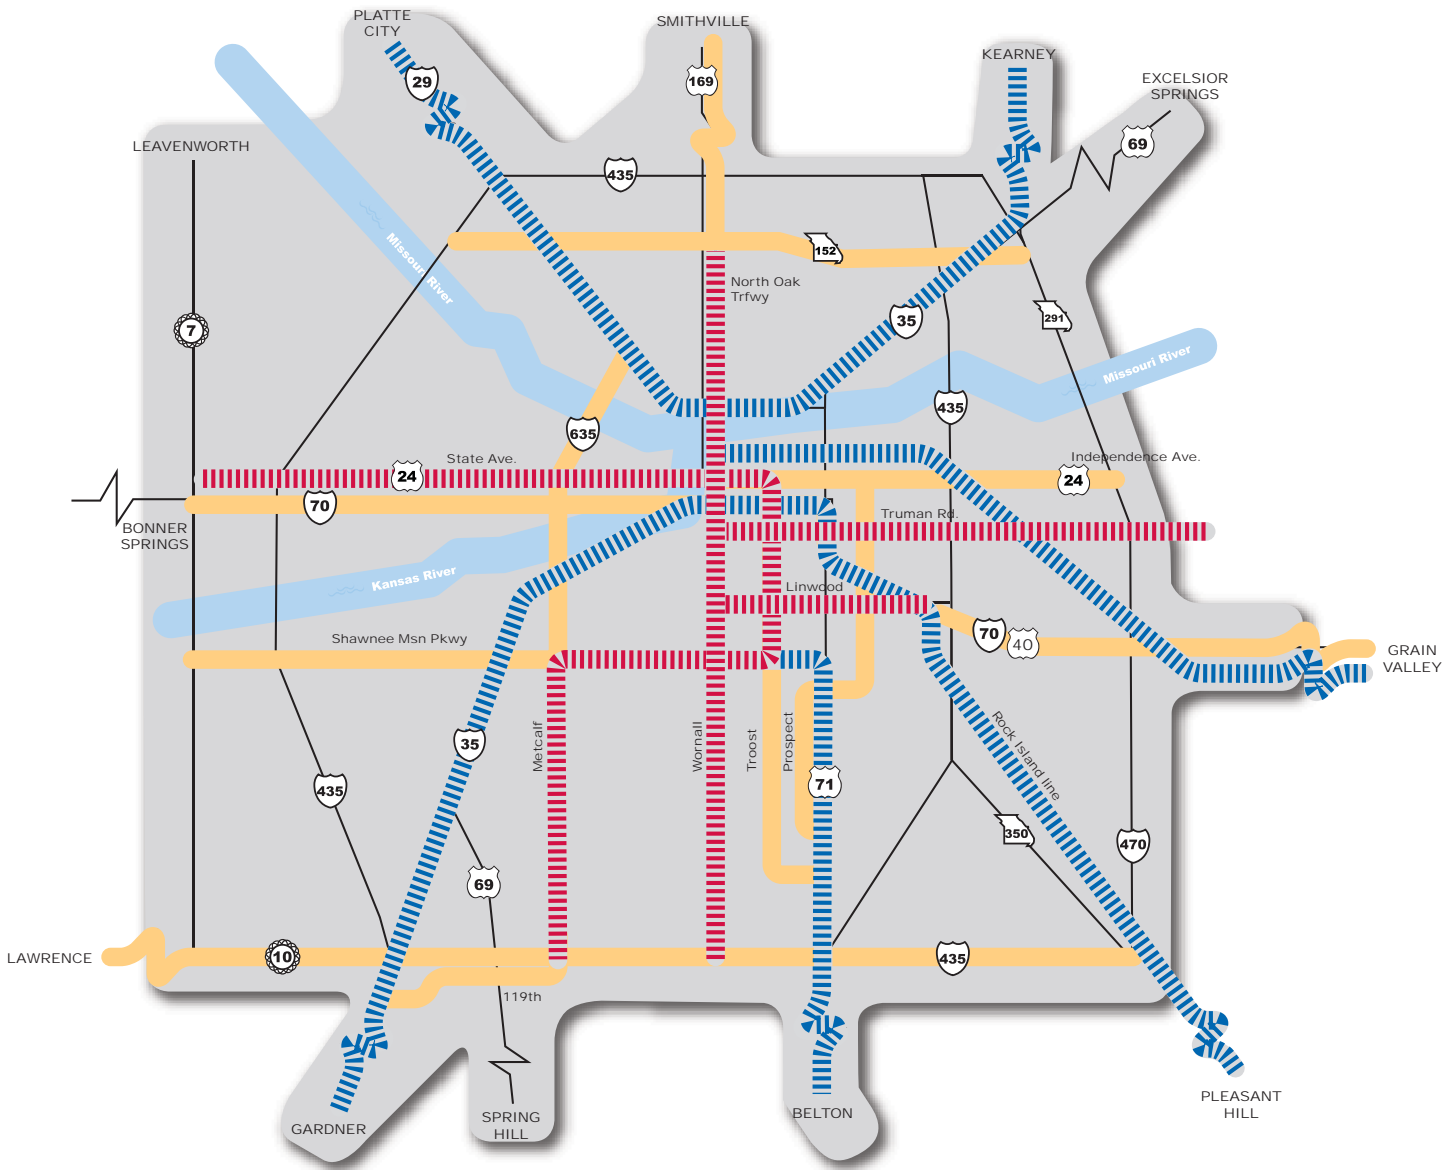

# smartmoves

REGIONAL TRANSIT VISION

**LEGEND**

-  Commuter service
-  Urban service
-  Major fixed-route service
-  Local service

**N**  
